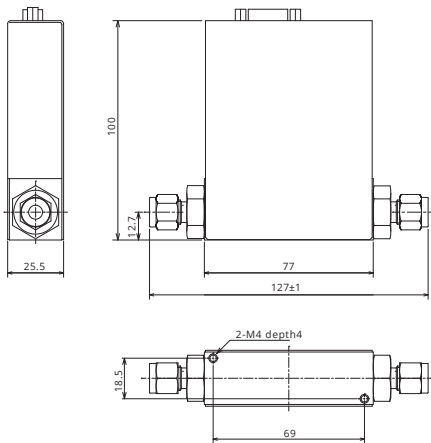

*Prevents flow surge in the initiation of the mass flow control operation.

Specification

Model	C1000 (Mass flow controller) / M1000 (Mass flow meter)
Gases	Most gases (e.g., air, nitrogen, carbon dioxide, argon, hydrogen, helium, methane, oxygen)
Valve type	Normally Open
Flow range*	10SCCM-20SLM
Flow rate control range	5-100% F. S.
Accuracy	±2%F. S. (Accuracy guaranteed between 15-35°C)
Repeatability	±0.2%F. S.
Response speed	less than 6sec
Operating differential pressure	50-300kPa
Pressure Resistance	1MPa (G)
Leak Integrity	1×10 ⁻⁷ Pa·m ³ /sec (He)
Operating temperature	5-50°C less than 85% RH
Wetted surface material	SUS316, PTFE, Fluoro-Rubber
Seal material	Fluoro-Rubber
Setting signal	0.25-5VDC
Output signal	0-5VDC
Standard fitting**	1/4in. SWL (equivalent), One-touch fittings
Drive power source	+15VDC ±5% 60mA, -15VDC ±5% 150mA
Communication	Analog 0-5VDC
Connector	9pin D-sub male

* At FCON, flow rates (SCCM, SLM) are converted to values at 0°C, 101.3kPa abs (1atm) for calibration.

** For other fitting, please contact us.

Dimensions

C1005/M1005

Face to face dimensions

1/4in. SWL (equivalent) : 127mm
One-touch fittings : 137mm

C1020/M1020

Face to face dimensions

1/4in. SWL (equivalent) : 160mm
One-touch fittings : 169mm

Ordering

C 1005 – **4F2** – **1L** – **N2**

1 2 3 4 5

1. Type

C : Mass flow controller
M : Mass flow meter