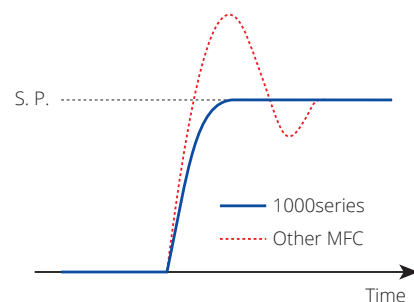

Economical Mass Flow Controller

1000Series

Features

- Economical mass flow controllers for gas
- Cost effective and easy to use
- Control gas mass flow rates to 20 SLM
- Negligible flow surge
- 0-5 Volt setpoint and flow signals

*Prevents flow surge in the initiation of the mass flow control operation.

Specification

Model	C1000 (Mass flow controller) / M1000 (Mass flow meter)
Gases	Most gases (e.g., air, nitrogen, carbon dioxide, argon, hydrogen, helium, methane, oxygen)
Valve type	Normally Open
Flow range*	10SCCM-20SLM
Flow rate control range	5-100% F. S.
Accuracy	±2%F. S. (Accuracy guaranteed between 15-35°C)
Repeatability	±0.2%F. S.
Response speed	less than 6sec
Operating differential pressure	50-300kPa
Pressure Resistance	1MPa (G)
Leak Integrity	1×10 ⁻⁷ Pa·m ³ /sec (He)
Operating temperature	5-50°C less than 85% RH
Wetted surface material	SUS316, PTFE, Fluoro-Rubber
Seal material	Fluoro-Rubber
Setting signal	0.25-5VDC
Output signal	0-5VDC
Standard fitting**	1/4in. SWL (equivalent), One-touch fittings
Drive power source	+15VDC ±5% 60mA, -15VDC ±5% 150mA
Communication	Analog 0-5VDC
Connector	9pin D-sub male

* At FCON, flow rates (SCCM, SLM) are converted to values at 0°C, 101.3kPa abs (1atm) for calibration.

** For other fitting, please contact us.

Dimensions

C1005/M1005

Face to face dimensions

1/4in. SWL (equivalent) : 127mm
One-touch fittings : 137mm

C1020/M1020

Face to face dimensions

1/4in. SWL (equivalent) : 160mm
One-touch fittings : 169mm

Ordering

C 1005 – **4F2** – **1L** – **N2**

1 2 3 4 5

1. Type

C : Mass flow controller
M : Mass flow meter