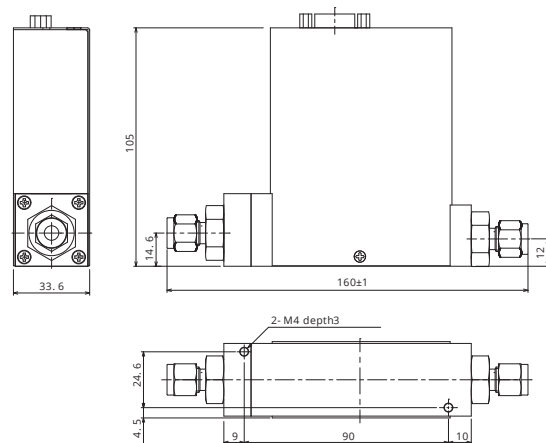

* At FCON, flow rates (SCCM, SLM) are converted to values at 0°C, 101.3kPa abs (1atm) for calibration.

** For other fitting, please contact us.

Dimensions

C1005/M1005

Face to face dimensions

1/4in. SWL (equivalent) : 127mm
One-touch fittings : 137mm

C1020/M1020

Face to face dimensions

1/4in. SWL (equivalent) : 160mm
One-touch fittings : 169mm

Ordering

C 1005 – **4F2** – **1L** – **N2**

1 2 3 4 5

1. Type

C : Mass flow controller
M : Mass flow meter

3. Fitting*

4S2 : 1/4in. SWL (equivalent)
KQ2 : One-touch fittings

5. Gas types

Example : N2

2. Series

1005 : 10SCCM - 5SLM
1020 : 10SCCM - 20SLM

4. Full scale

Example : 50 (50SCCM)
Example : 5L (5SLM)